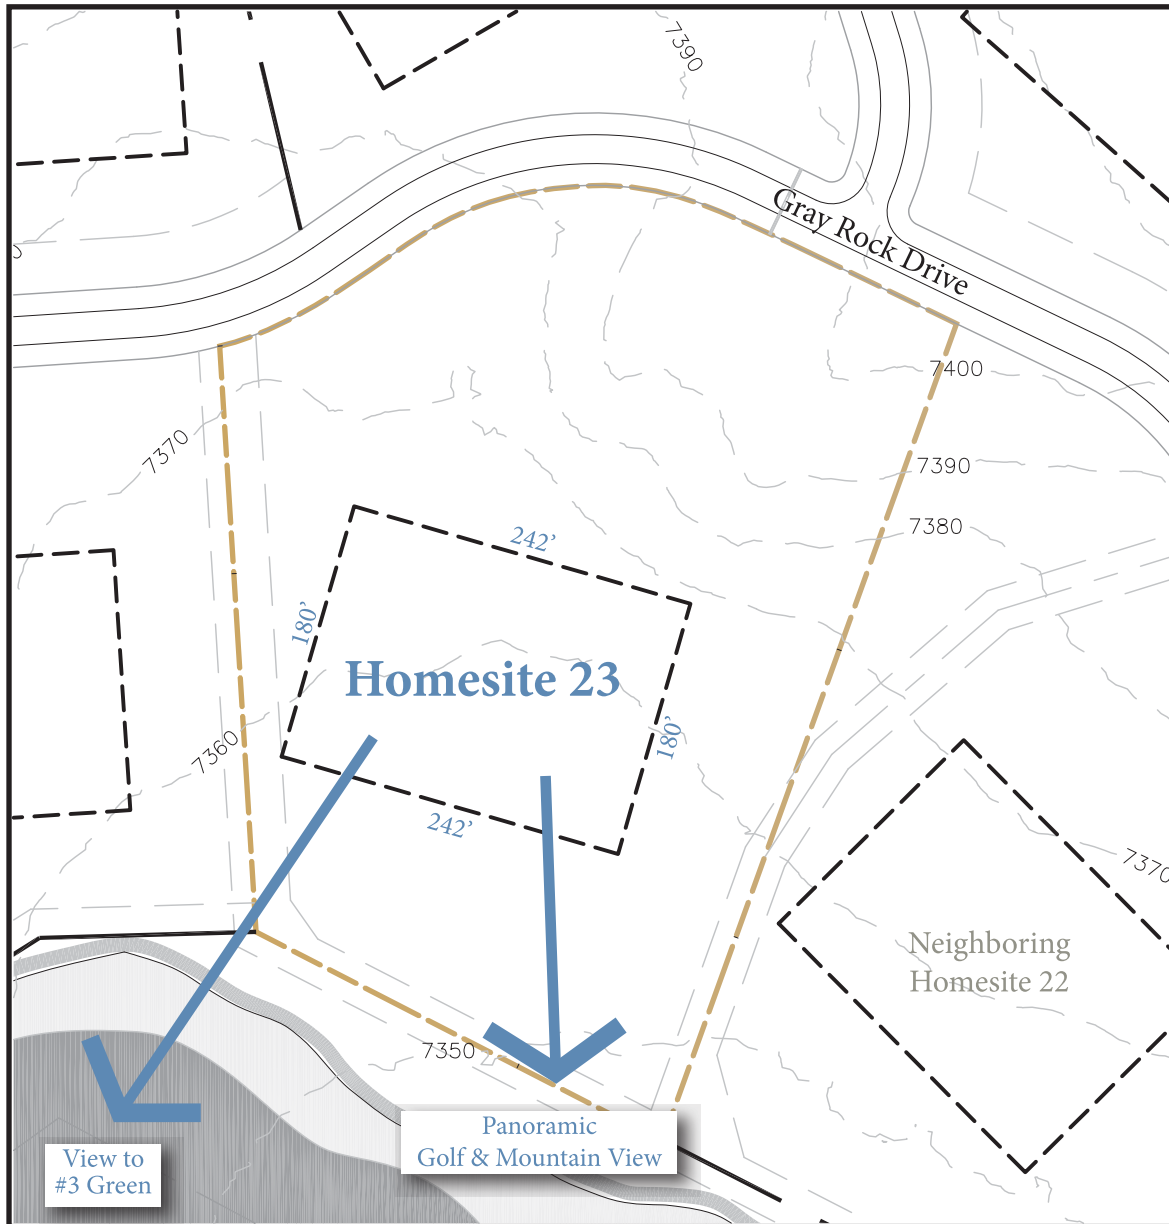

HOMESITE NO. 23

FROST CREEK

EAGLE, CO

HOMESITE SUMMARY

Homesite Size 5.23 acres

Building Envelope Size 1.00 acres

Revised July 20, 2015. Please refer to the final approved plat prior to purchasing. Location of final golf features and views may differ from what is depicted here.