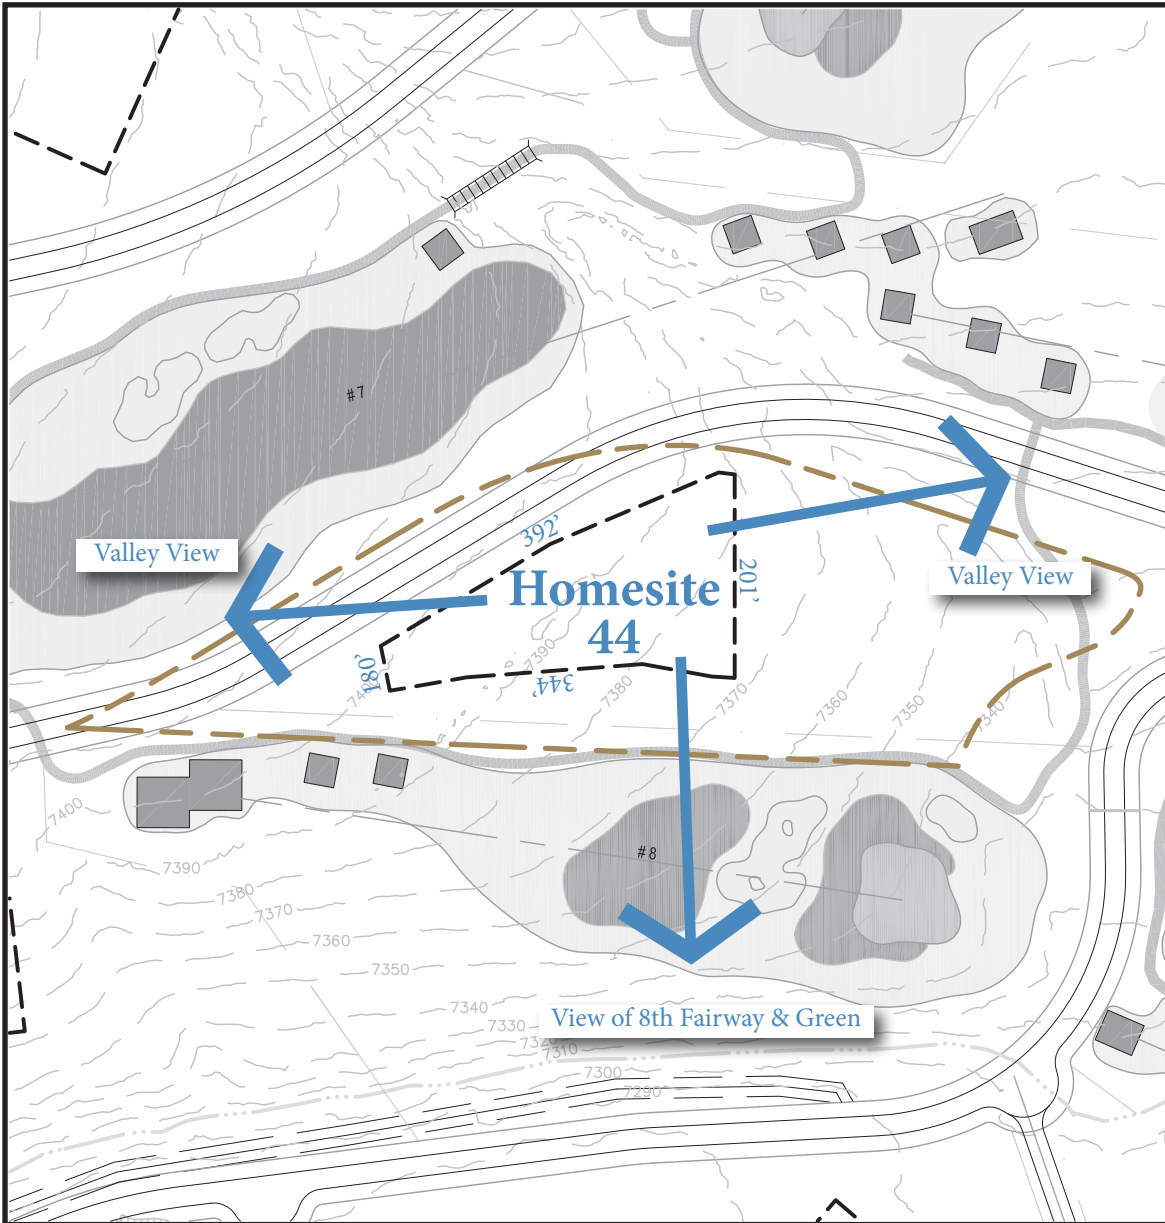

HOMESITE NO. 44

FROST CREEK
EAGLE, CO

HOMESITE SUMMARY

Homesite Size 4.56 acres

Building Envelope Size 1.00 acres

Revised July 20, 2015. Please refer to the final approved plat prior to purchasing. Location of final golf features and views may differ from what is depicted here.