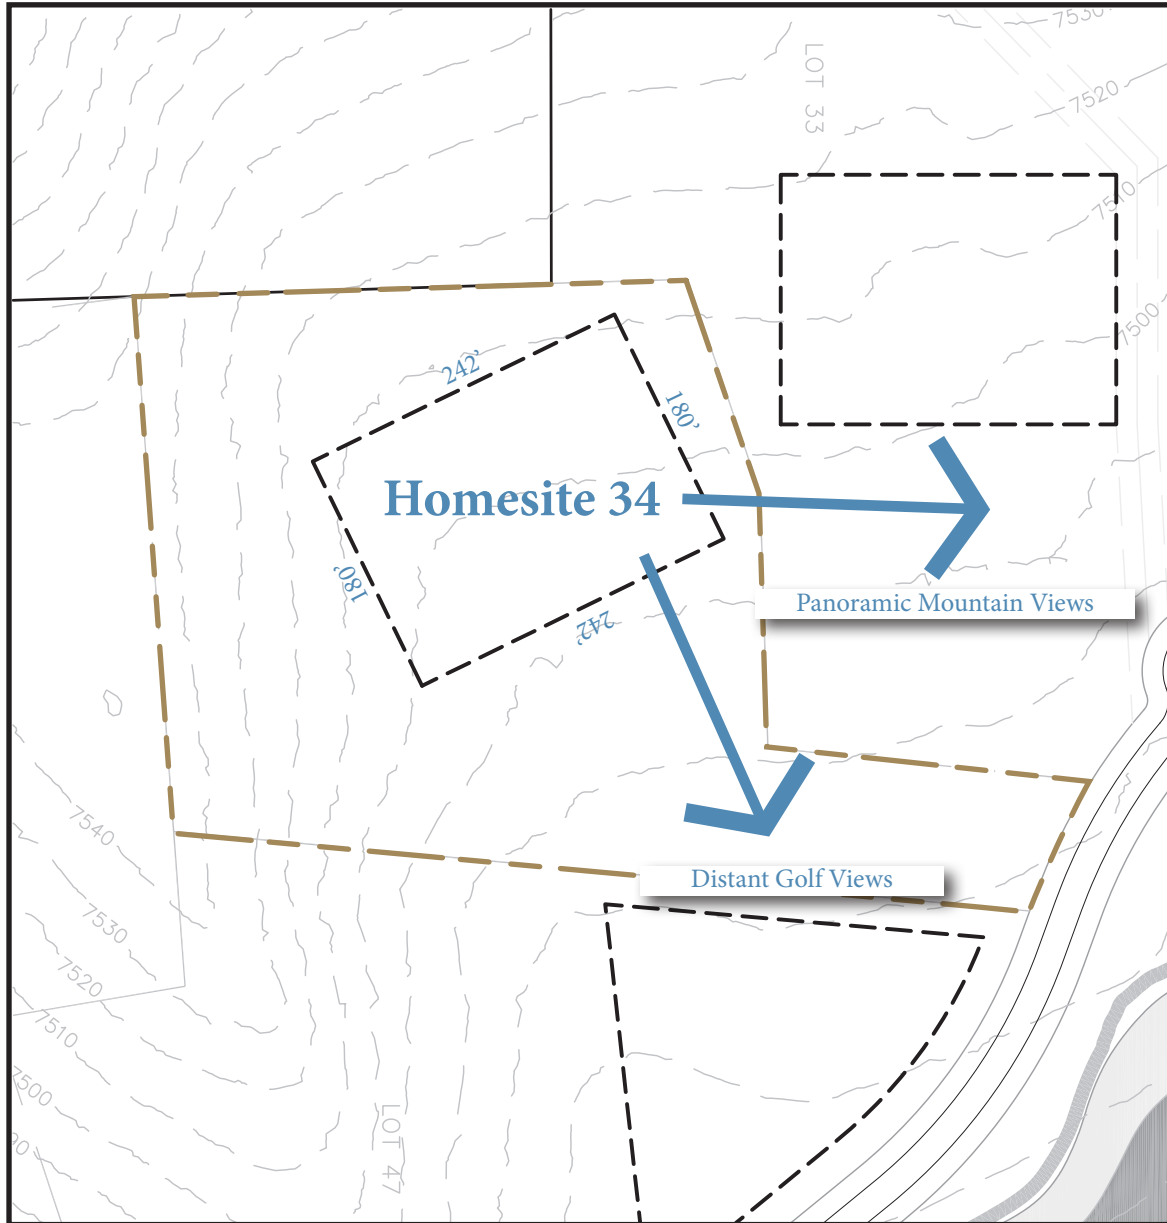

Building Envelope

Property Line

Primary View Corridor

## HOMESITE SUMMARY

Homesite Size 4.54 acres

Building Envelope Size 1.00 acres

Revised July 20, 2015. Please refer to the final approved plat prior to purchasing. Location of final golf features and views may differ from what is depicted here.