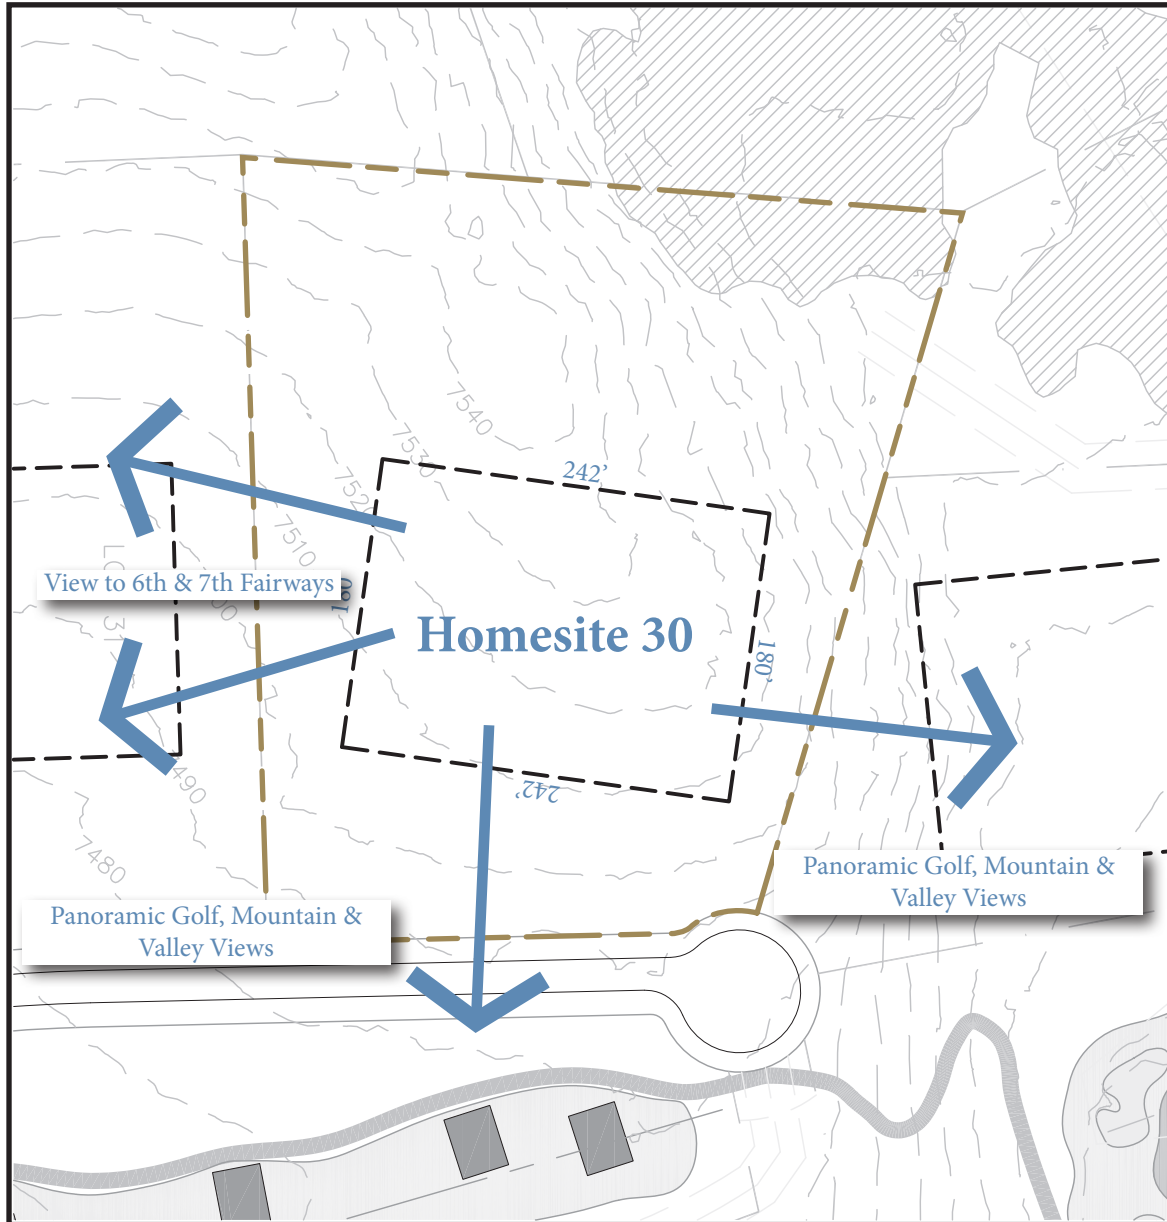

kholland@frostcreek.com

Building Envelope

Property Line

Primary View Corridor

HOMESITE SUMMARY

Homesite Size 4.00 acres

Building Envelope Size 1.00 acres

Revised July 20, 2015. Please refer to the final approved plat prior to purchasing. Location of final golf features and views may differ from what is depicted here.