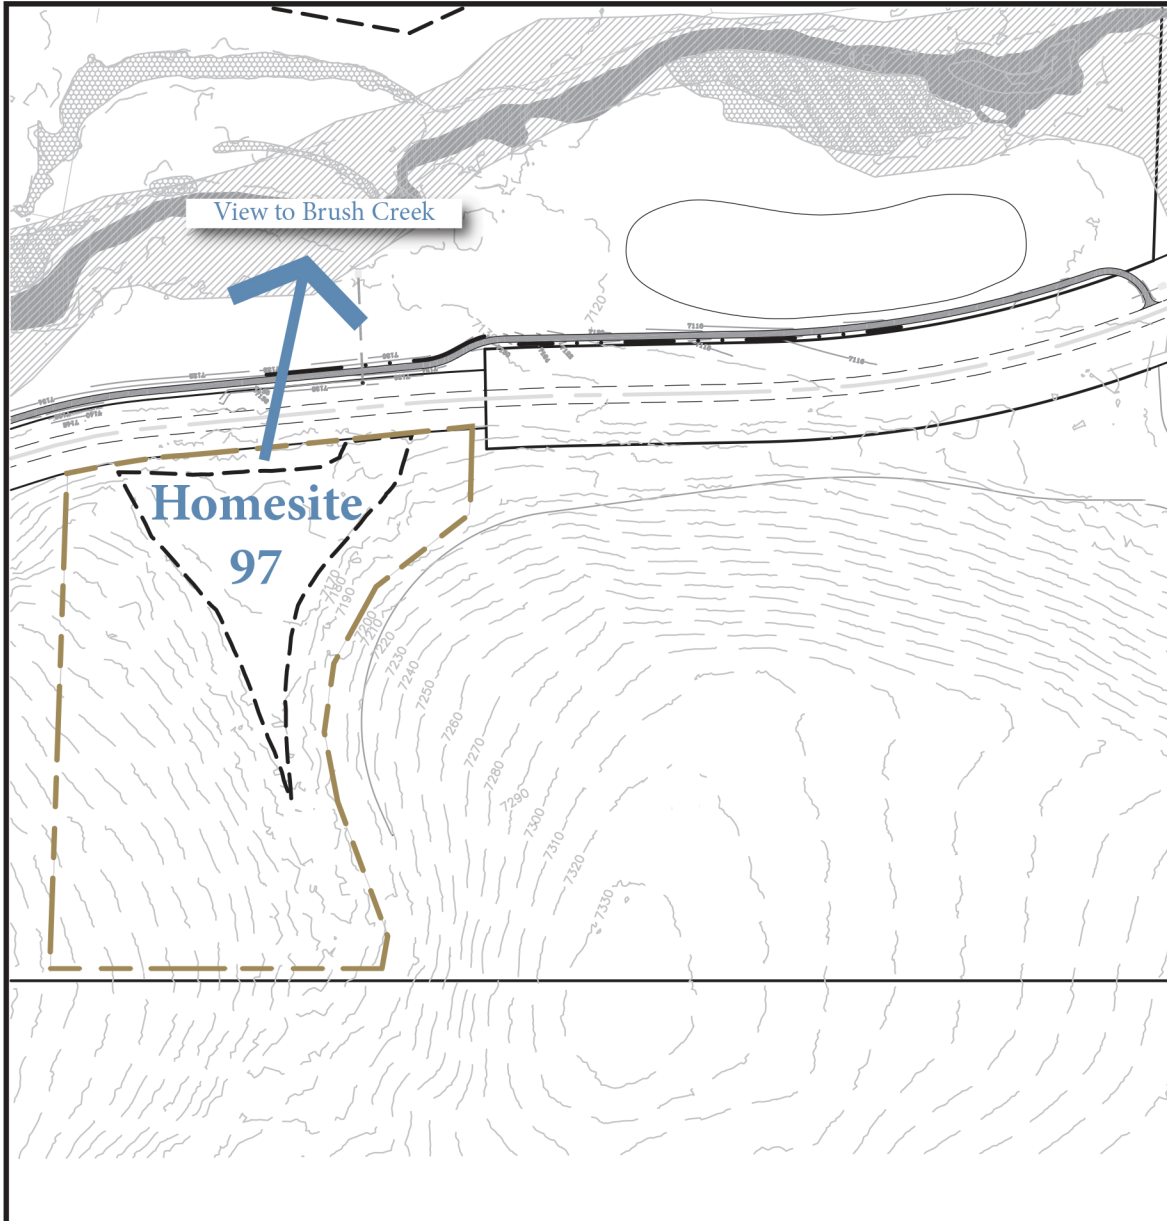

## HOMESITE SUMMARY

Homesite Size                      4.99 acres

Building Envelope Size            1.00 acres

Revised July 20, 2015. Please refer to the final approved plat prior to purchasing. Location of final golf features and views may differ from what is depicted here.